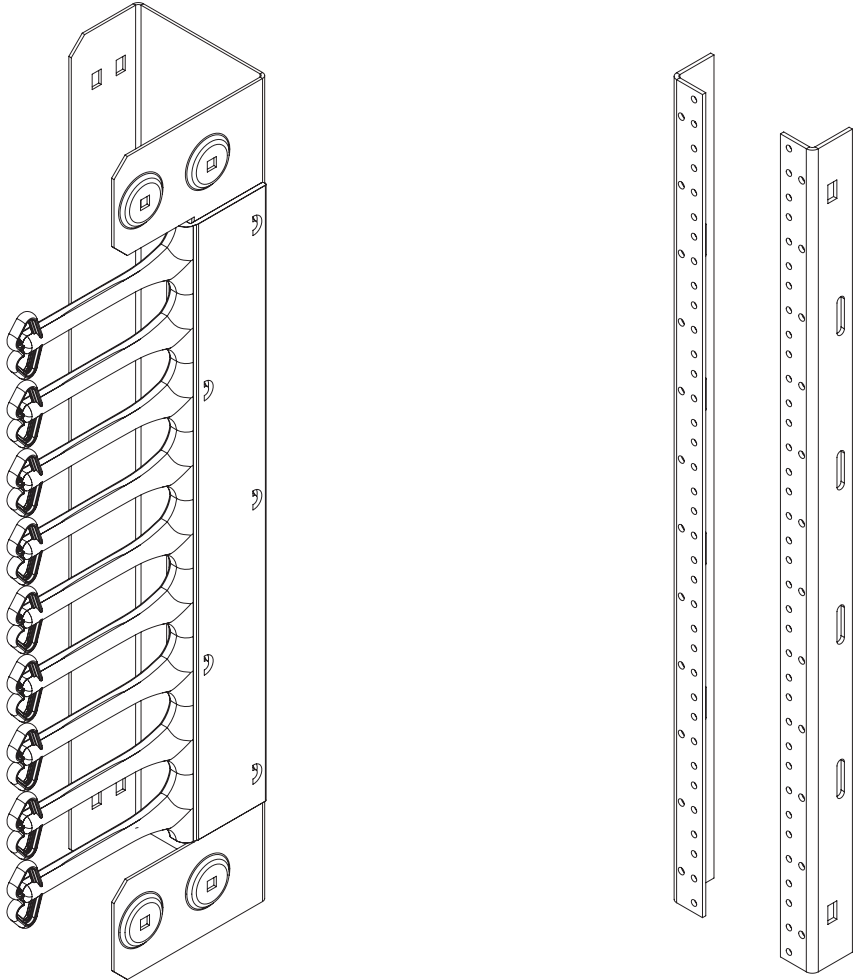

ACCESSPLUS II®

Cable Manager
Rack Angles

HOFFMAN (World Headquarters)
2100 Hoffman Way
Anoka, MN 55303-1745 USA
(763) 421-2240 Fax: (763) 422-2178
Customer Service: (763) 422-2211
www.hoffmanonline.com

Canada
HOFFMAN
111 Grangeway Avenue
Suite 504
Scarborough, Ontario M1H 3E9
(416) 289-2770 Fax: (416) 289-2883
1-800-668-2500 (Canada only)